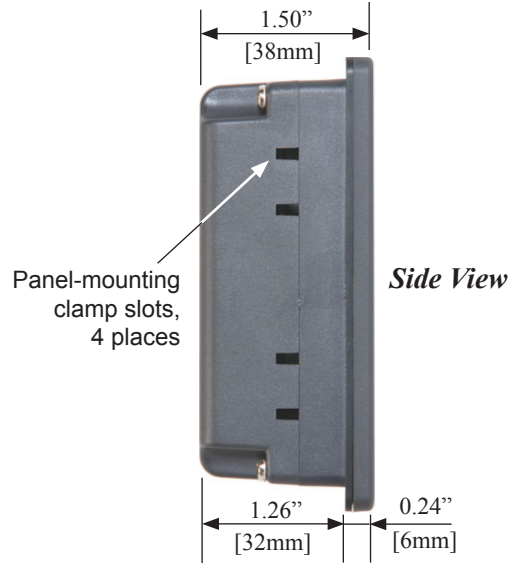

Maple Systems, Inc.

Http://www.maplesystems.com

Last revised April 11, 2008

Dimensional Outline, HMI504T

Top View

Front View

Rear View

Bottom View

Side View

- A** Fuse
- B** Power Connector
- C** DIP SW and Reset button
- D** Com PC [RS-232], PLC [RS-232], PLC [RS-485]