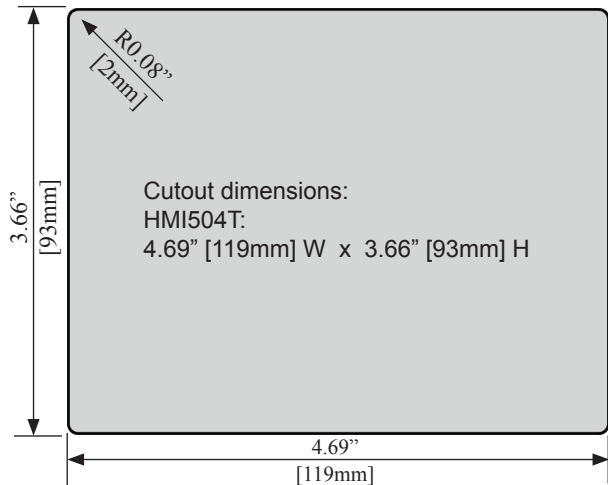

Maple Systems, Inc.

Http://www.maplesystems.com

Last revised April 11, 2008

Dimensional Outline, HMI504T

Top View

Front View

Rear View

Bottom View

Side View

- A** Fuse
- B** Power Connector
- C** DIP SW and Reset button
- D** Com PC [RS-232], PLC [RS-232], PLC [RS-485]