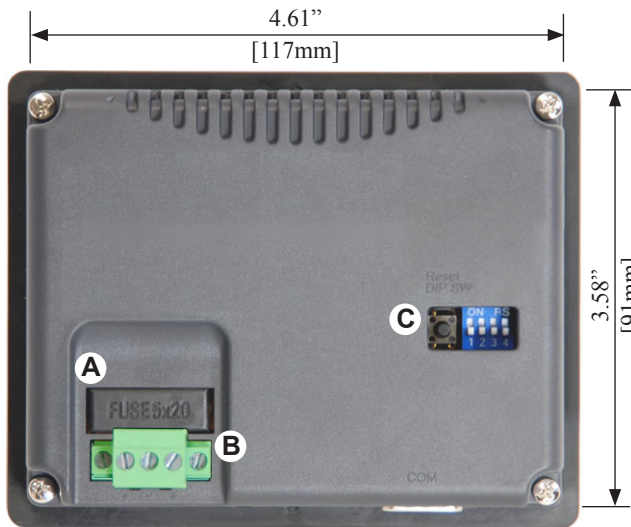

Maple Systems, Inc.

Http://www.maplesystems.com

Last revised April 11, 2008

Dimensional Outline, HMI504T

Top View

Front View

Rear View

Bottom View

Side View

- A** Fuse
- B** Power Connector
- C** DIP SW and Reset button
- D** Com PC [RS-232], PLC [RS-232], PLC [RS-485]