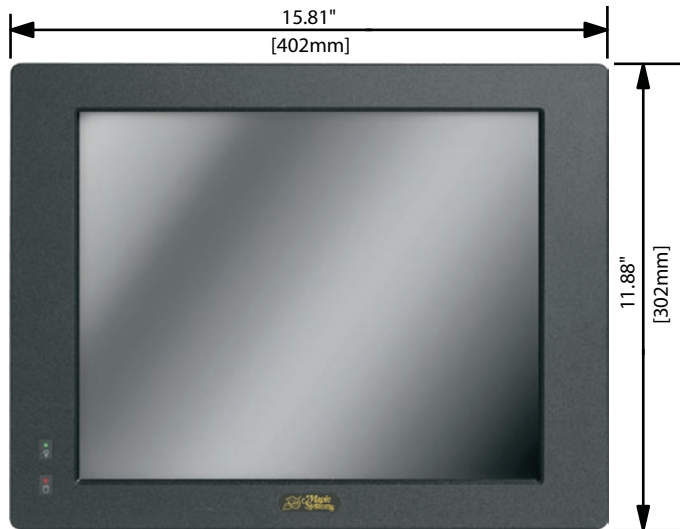

*Top View*

*Front View*

*Side View*

*Rear View*

Cutout dimensions:

*Bottom View*

- A 4 x COM ports
- B 2 x USB 2.0 Host, Type A
- C Parallel port & digital I/O port
- D Ethernet LAN

- E VGA
- F Mouse and Keyboard
- G Audio Line-in, MIC and Line-out
- H AC Jack

- I ON/OFF switch

*Dimensions are in inches [mm]*