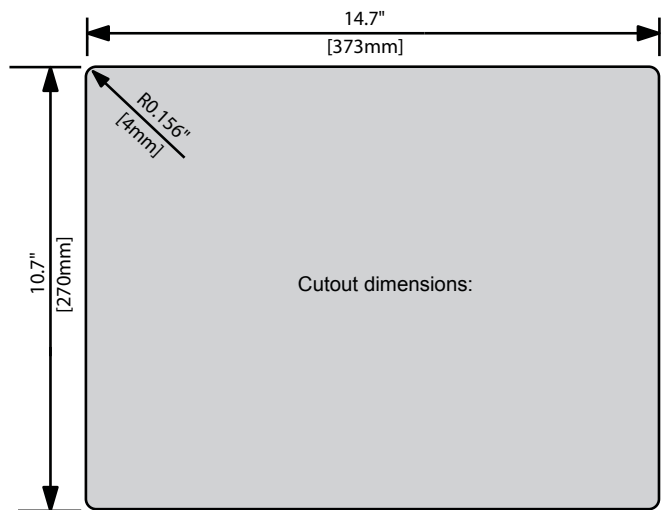

*Top View*

*Front View*

*Side View*

*Rear View*

Cutout dimensions:

*Bottom View*

- A 4 x COM ports
- B 2 x USB 2.0 Host, Type A
- C Parallel port & digital I/O port
- D Ethernet LAN

- E VGA
- F Mouse and Keyboard
- G Audio Line-in, MIC and Line-out
- H AC Jack

- I ON/OFF switch

*Dimensions are in inches [mm]*