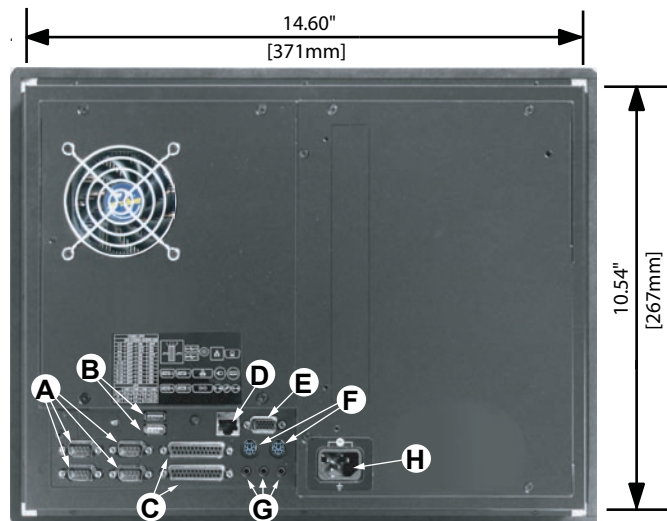

*Top View*

*Front View*

*Side View*

*Rear View*

Cutout dimensions:

*Bottom View*

- A 4 x COM ports
- B 2 x USB 2.0 Host, Type A
- C Parallel port & digital I/O port
- D Ethernet LAN

- E VGA
- F Mouse and Keyboard
- G Audio Line-in, MIC and Line-out
- H AC Jack

- I ON/OFF switch

*Dimensions are in inches [mm]*