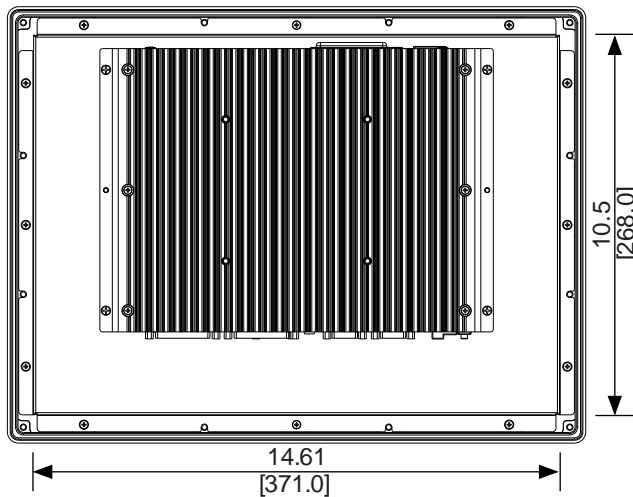

Top View

Front View

Side View

Rear View

Cutout Dimensions

Bottom View

Dimensions are in inches [mm]

- |                  |                   |                 |                   |
|------------------|-------------------|-----------------|-------------------|
| Ⓐ SIM Card Slot  | Ⓑ CFast Card Slot | Ⓒ Power Switch  | Ⓓ Power Connector |
| Ⓔ Com Ports DE9P | Ⓕ Mic In          | Ⓖ Line Out      | Ⓗ LPT             |
| Ⓘ DIO            | Ⓖ Ethernet Ports  | Ⓚ USB 3.0 Ports | Ⓛ VGA             |