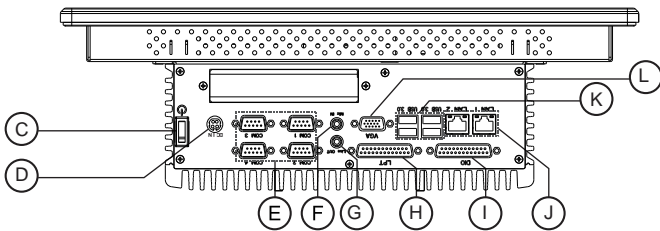

Top View

Front View

Side View

Rear View

Cutout Dimensions

Bottom View

Dimensions are in inches [mm]

- |                  |                   |                 |                   |
|------------------|-------------------|-----------------|-------------------|
| Ⓐ SIM Card Slot  | Ⓑ CFast Card Slot | Ⓒ Power Switch  | Ⓓ Power Connector |
| Ⓔ Com Ports DE9P | Ⓕ Mic In          | Ⓖ Line Out      | Ⓗ LPT             |
| Ⓘ DIO            | Ⓖ Ethernet Ports  | Ⓚ USB 3.0 Ports | Ⓛ VGA             |