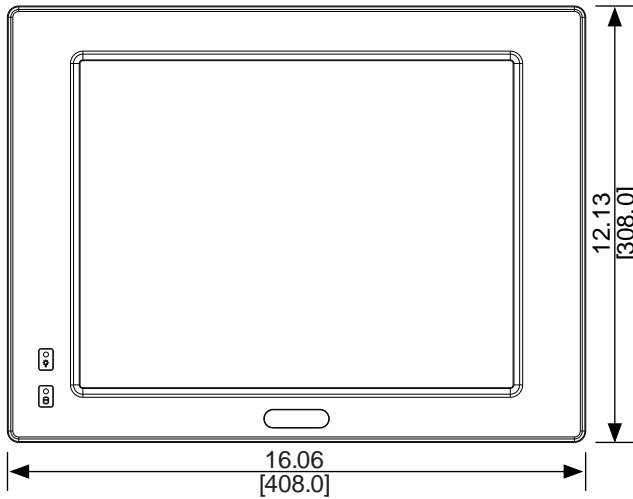

Top View

Front View

Side View

Rear View

Cutout Dimensions

Bottom View

Dimensions are in inches [mm]

- |                  |                   |                 |                   |
|------------------|-------------------|-----------------|-------------------|
| Ⓐ SIM Card Slot  | Ⓑ CFast Card Slot | Ⓒ Power Switch  | Ⓓ Power Connector |
| Ⓔ Com Ports DE9P | Ⓕ Mic In          | Ⓖ Line Out      | Ⓗ LPT             |
| Ⓘ DIO            | Ⓖ Ethernet Ports  | Ⓚ USB 3.0 Ports | Ⓛ VGA             |