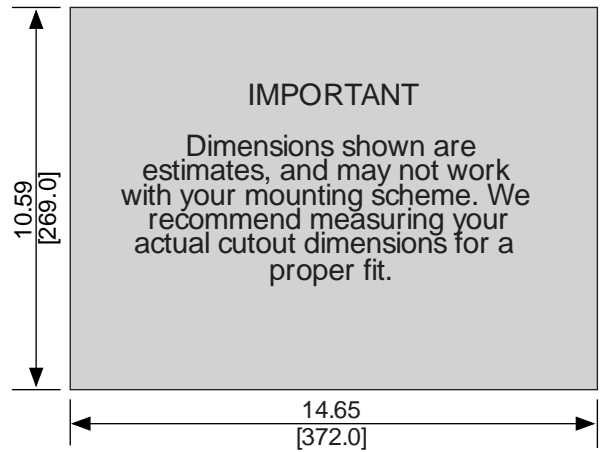

Top View

Front View

Side View

Rear View

Cutout Dimensions

Bottom View

Dimensions are in inches [mm]

- |                  |                   |                 |                   |
|------------------|-------------------|-----------------|-------------------|
| Ⓐ SIM Card Slot  | Ⓑ CFast Card Slot | Ⓒ Power Switch  | Ⓓ Power Connector |
| Ⓔ Com Ports DE9P | Ⓕ Mic In          | Ⓖ Line Out      | Ⓗ LPT             |
| Ⓘ DIO            | Ⓖ Ethernet Ports  | Ⓚ USB 3.0 Ports | Ⓛ VGA             |