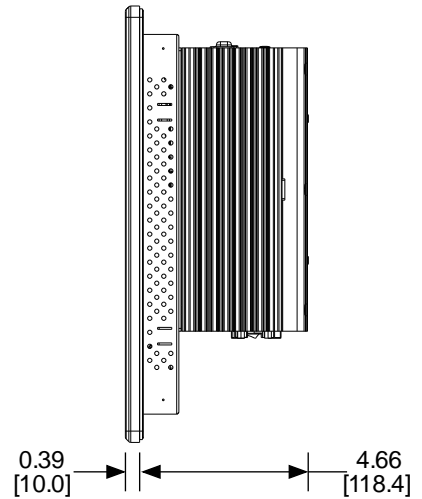

Top View

Front View

Side View

Rear View

Cutout Dimensions

Bottom View

Dimensions are in inches [mm]

- |                  |                   |                 |                   |
|------------------|-------------------|-----------------|-------------------|
| Ⓐ SIM Card Slot  | Ⓑ CFast Card Slot | Ⓒ Power Switch  | Ⓓ Power Connector |
| Ⓔ Com Ports DE9P | Ⓕ Mic In          | Ⓖ Line Out      | Ⓗ LPT             |
| Ⓘ DIO            | Ⓖ Ethernet Ports  | Ⓚ USB 3.0 Ports | Ⓛ VGA             |