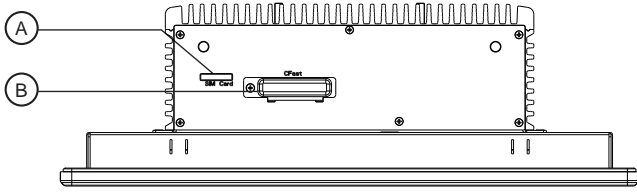

Top View

Front View

Side View

Rear View

Cutout Dimensions

Bottom View

Dimensions are in inches [mm]

- |                  |                   |                 |                   |
|------------------|-------------------|-----------------|-------------------|
| Ⓐ SIM Card Slot  | Ⓑ CFast Card Slot | Ⓒ Power Switch  | Ⓓ Power Connector |
| Ⓔ Com Ports DE9P | Ⓕ Mic In          | Ⓖ Line Out      | Ⓗ LPT             |
| Ⓘ DIO            | Ⓖ Ethernet Ports  | Ⓚ USB 3.0 Ports | Ⓛ VGA             |